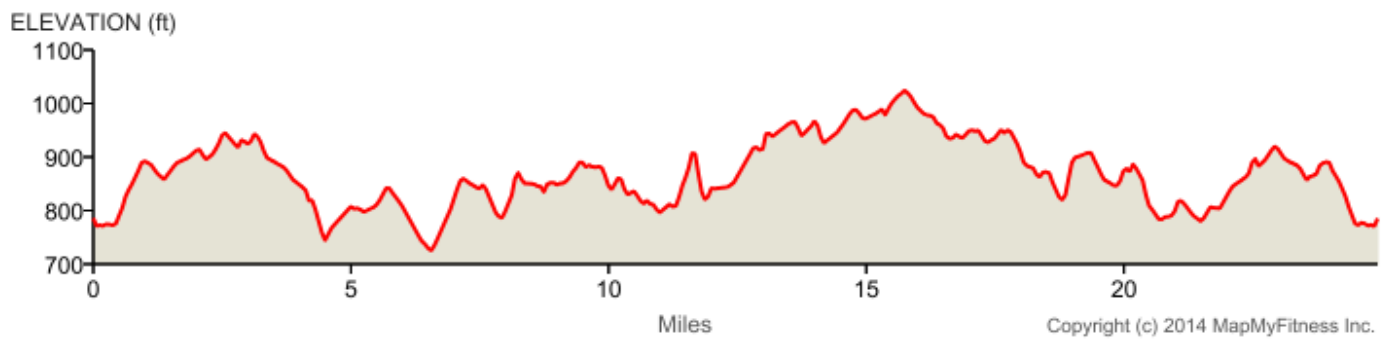

# Silk Sheets – 25 Miles

## Turn-by-Turn Directions

<b>Total (miles)</b>	<b>Distance (miles)</b>	<b>Turns &amp; Notes</b>
0.0	START	<b>RIGHT</b> on Church Street
0.2	0.2	<b>RIGHT</b> on Cascade Palmetto Hwy
0.4	0.2	<b>RIGHT</b> on Cochran Mill Road
2.1	1.7	<b>RIGHT</b> on Cedar Grove Road
5.7	3.6	<b>STRAIGHT</b> Cedar Grove Road changes names to Campbellton Redwine Road
8.7	3.0	<b>LEFT</b> on Rico Road
13.6	4.9	<b>LEFT</b> on Hutcheson Ferry Road
15.3	1.7	<b>LEFT</b> on Old Cochran Road
15.5	0.2	<b>LEFT</b> on Cochran Mill Road
24.5	9.0	<b>LEFT</b> on Cascade Palmetto Hwy
24.7	0.2	<b>LEFT</b> on Church Street
24.9	0.2	<b>FINISH</b> at Campbellton United Methodist Church