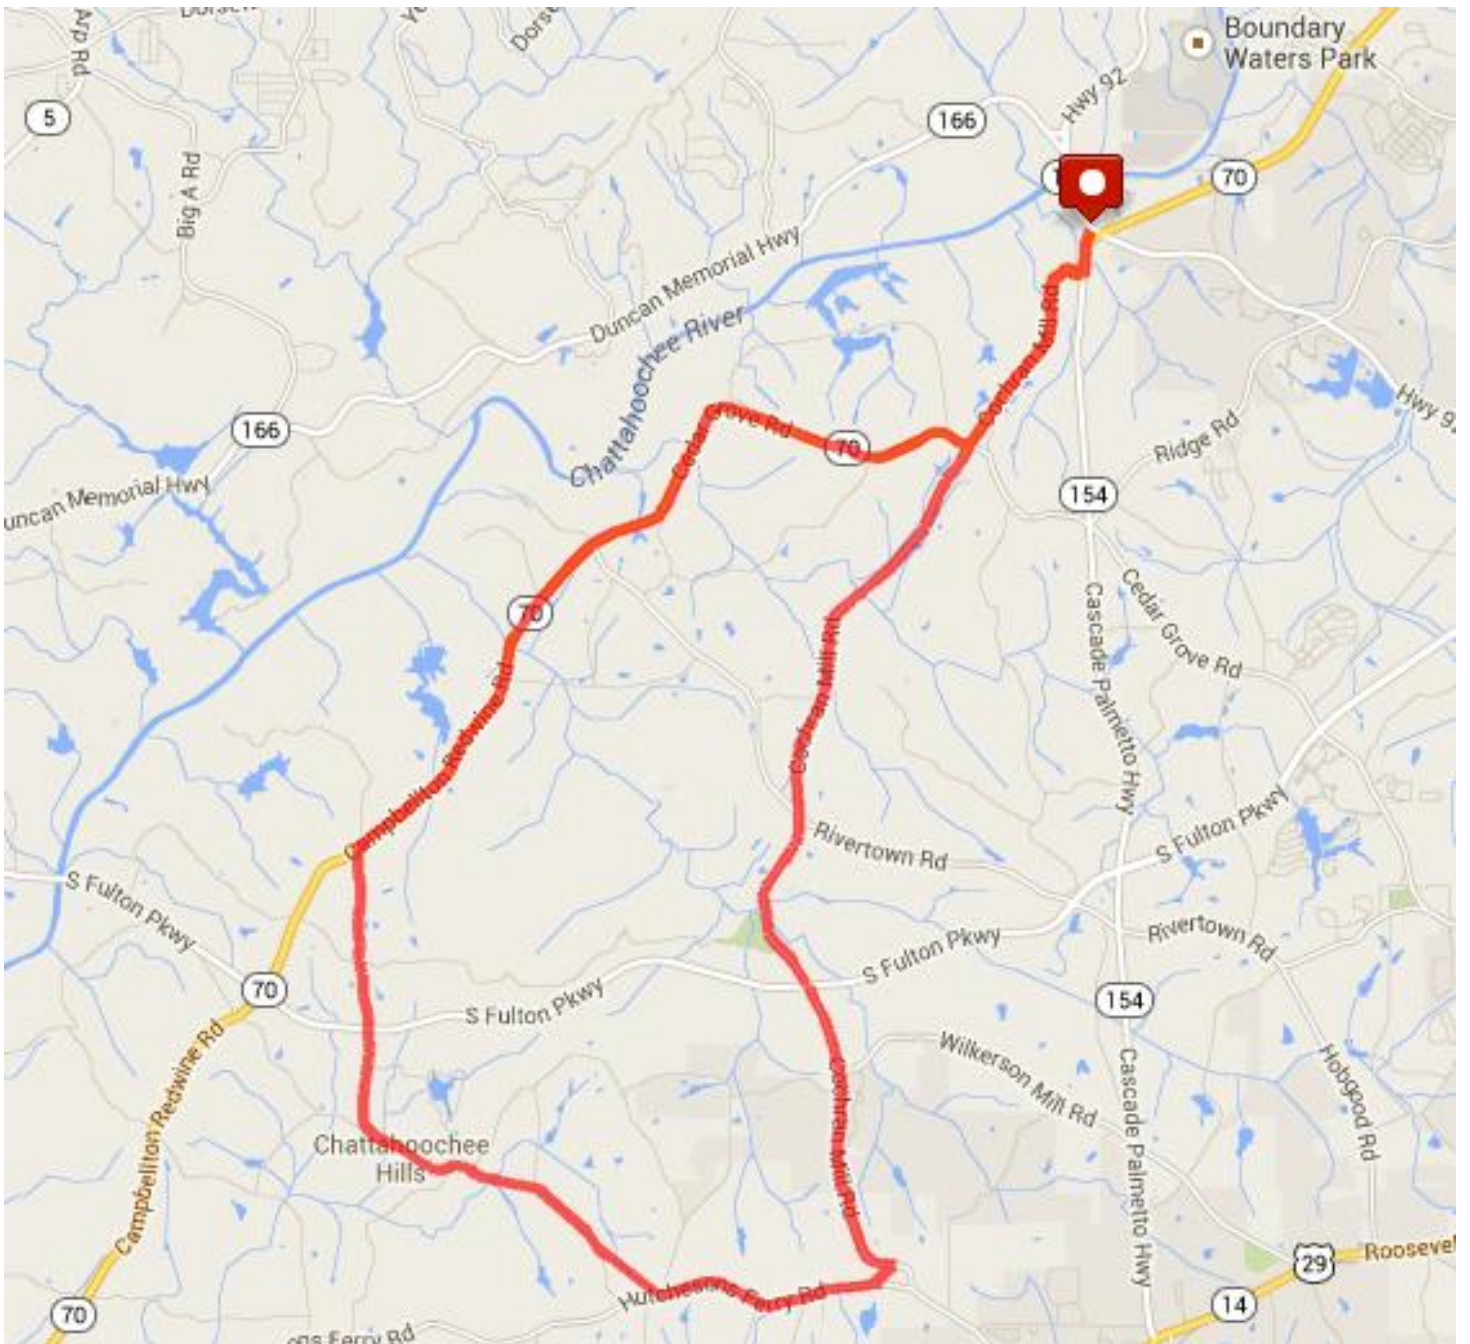

# Silk Sheets – 25 Miles

## Turn-by-Turn Directions

<b>Total (miles)</b>	<b>Distance (miles)</b>	<b>Turns &amp; Notes</b>
0.0	START	<b>RIGHT</b> on Church Street
0.2	0.2	<b>RIGHT</b> on Cascade Palmetto Hwy
0.4	0.2	<b>RIGHT</b> on Cochran Mill Road
2.1	1.7	<b>RIGHT</b> on Cedar Grove Road
5.7	3.6	<b>STRAIGHT</b> Cedar Grove Road changes names to Campbellton Redwine Road
8.7	3.0	<b>LEFT</b> on Rico Road
13.6	4.9	<b>LEFT</b> on Hutcheson Ferry Road
15.3	1.7	<b>LEFT</b> on Old Cochran Road
15.5	0.2	<b>LEFT</b> on Cochran Mill Road
24.5	9.0	<b>LEFT</b> on Cascade Palmetto Hwy
24.7	0.2	<b>LEFT</b> on Church Street
24.9	0.2	<b>FINISH</b> at Campbellton United Methodist Church