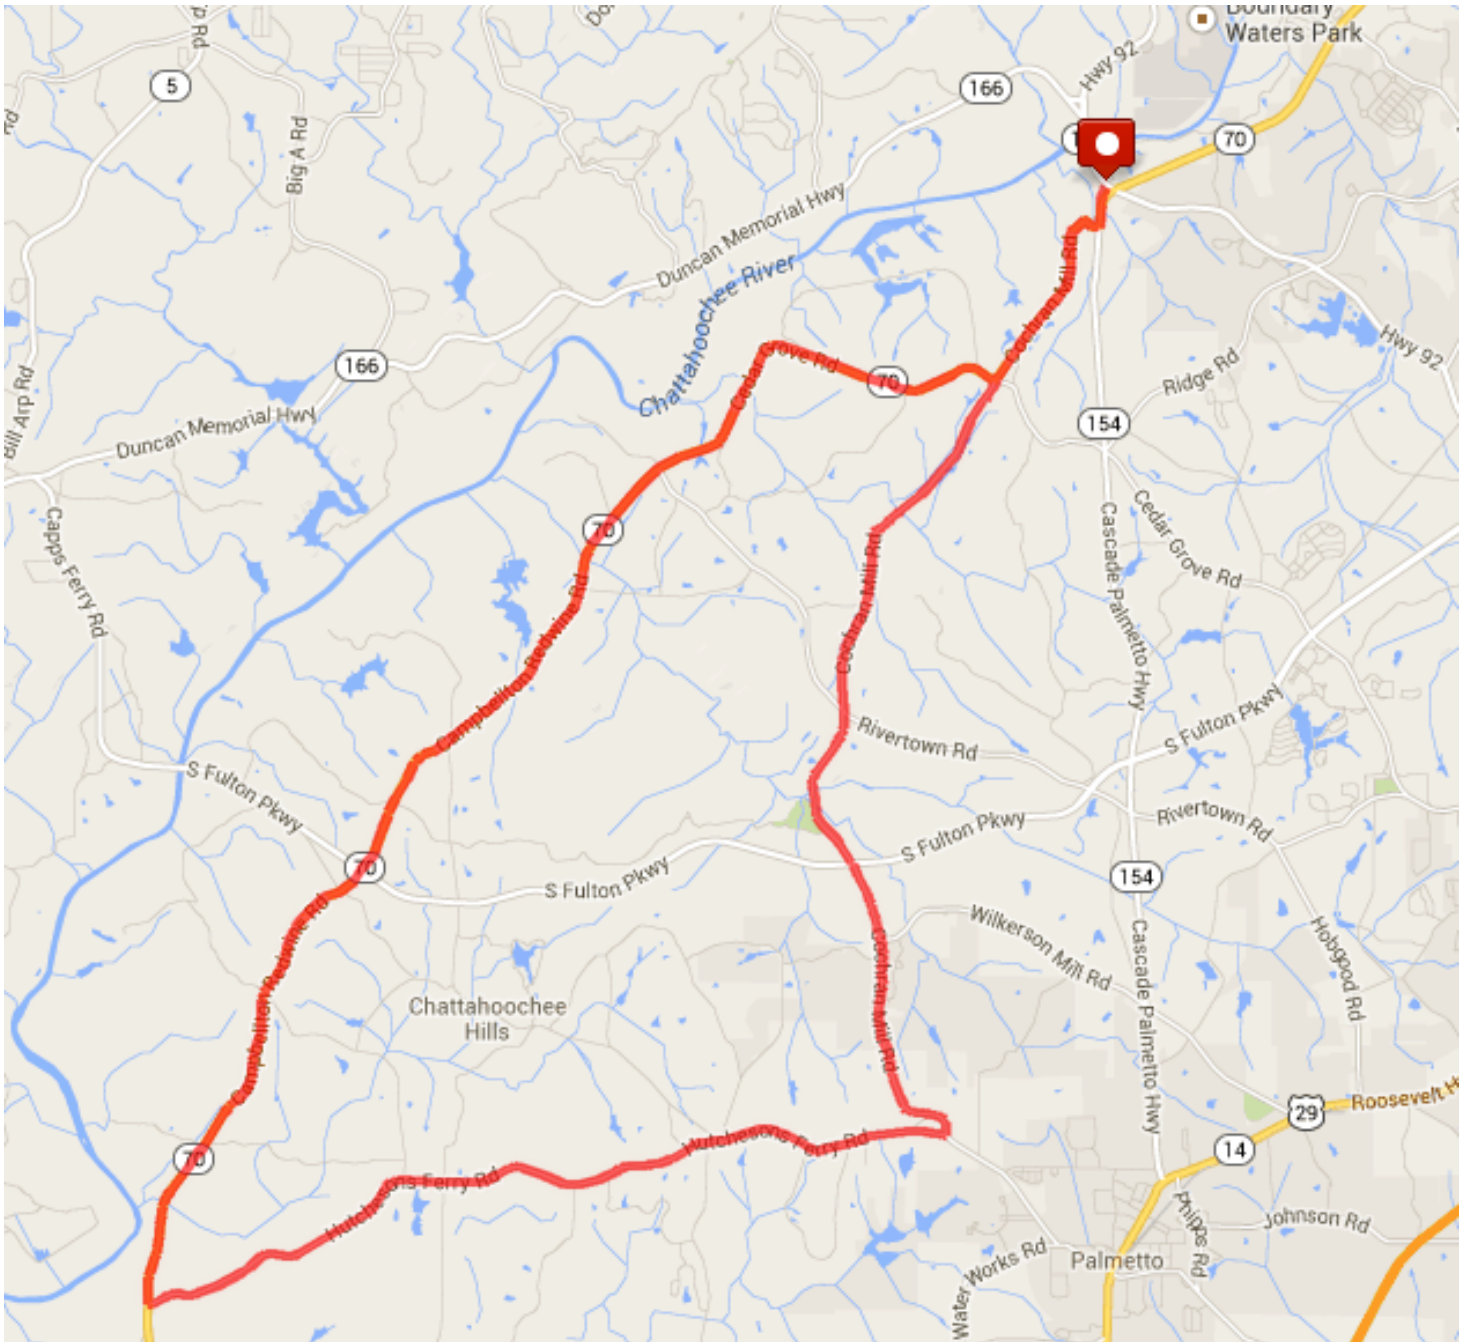

Silk Sheets – 31 Miles

Turn-by-Turn Directions

Total (miles)	Distance (miles)	Turns & Notes
0.0	START	RIGHT on Church Street
0.2	0.2	RIGHT on Cascade Palmetto Hwy
0.4	0.2	RIGHT on Cochran Mill Road
2.1	1.7	RIGHT on Cedar Grove Road
5.7	3.6	STRAIGHT Cedar Grove Road changes names to Campbellton Redwine Road
14.4	8.7	LEFT on Hutcheson Ferry Road
21.5	7.1	LEFT on Old Cochran Road
21.7	0.2	LEFT on Cochran Mill Road
30.7	9.0	LEFT on Cascade Palmetto Hwy
30.9	0.2	LEFT on Church Street
31.1	0.2	FINISH at Campbellton United Methodist Church