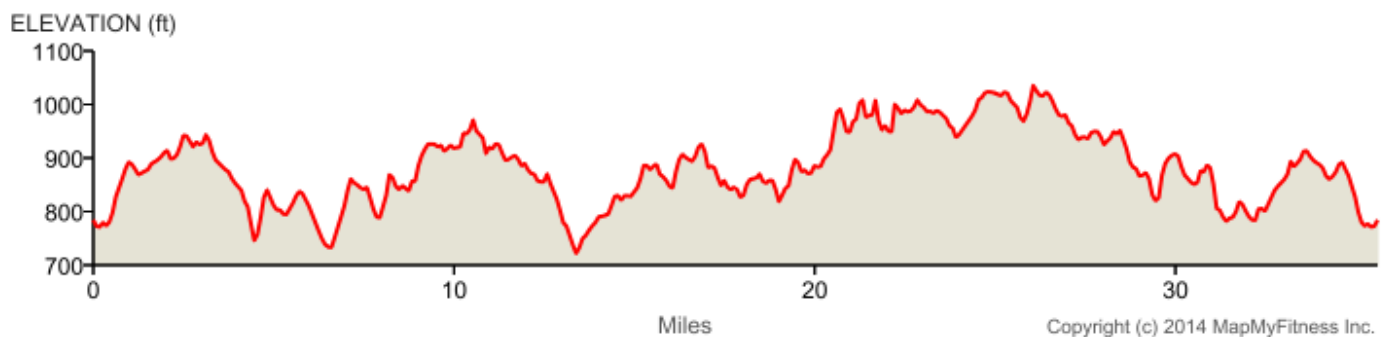

# Silk Sheets – 36 Miles

## Turn-by-Turn Directions

<b>Total (miles)</b>	<b>Distance (miles)</b>	<b>Turns &amp; Notes</b>
0.0	START	<b>RIGHT</b> on Church Street
0.2	0.2	<b>RIGHT</b> on Cascade Palmetto Hwy
0.4	0.2	<b>RIGHT</b> on Cochran Mill Road
2.1	1.7	<b>RIGHT</b> on Cedar Grove Road
5.7	3.6	<b>STRAIGHT</b> Cedar Grove Road changes names to Campbellton Redwine Road
15.2	9.5	<b>LEFT</b> on Jim Starr Road
16.7	1.5	<b>LEFT</b> on Tommy Lee Cook Road
23.2	6.5	<b>LEFT</b> on Water Works Road
24.7	1.5	<b>LEFT</b> on Hutcheson Ferry Road
26.1	1.4	<b>RIGHT</b> on Cochran Mill Road
35.3	9.2	<b>LEFT</b> on Cascade Palmetto Hwy
35.5	0.2	<b>LEFT</b> on Church Street
35.7	0.2	<b>FINISH</b> at Campbellton United Methodist Church