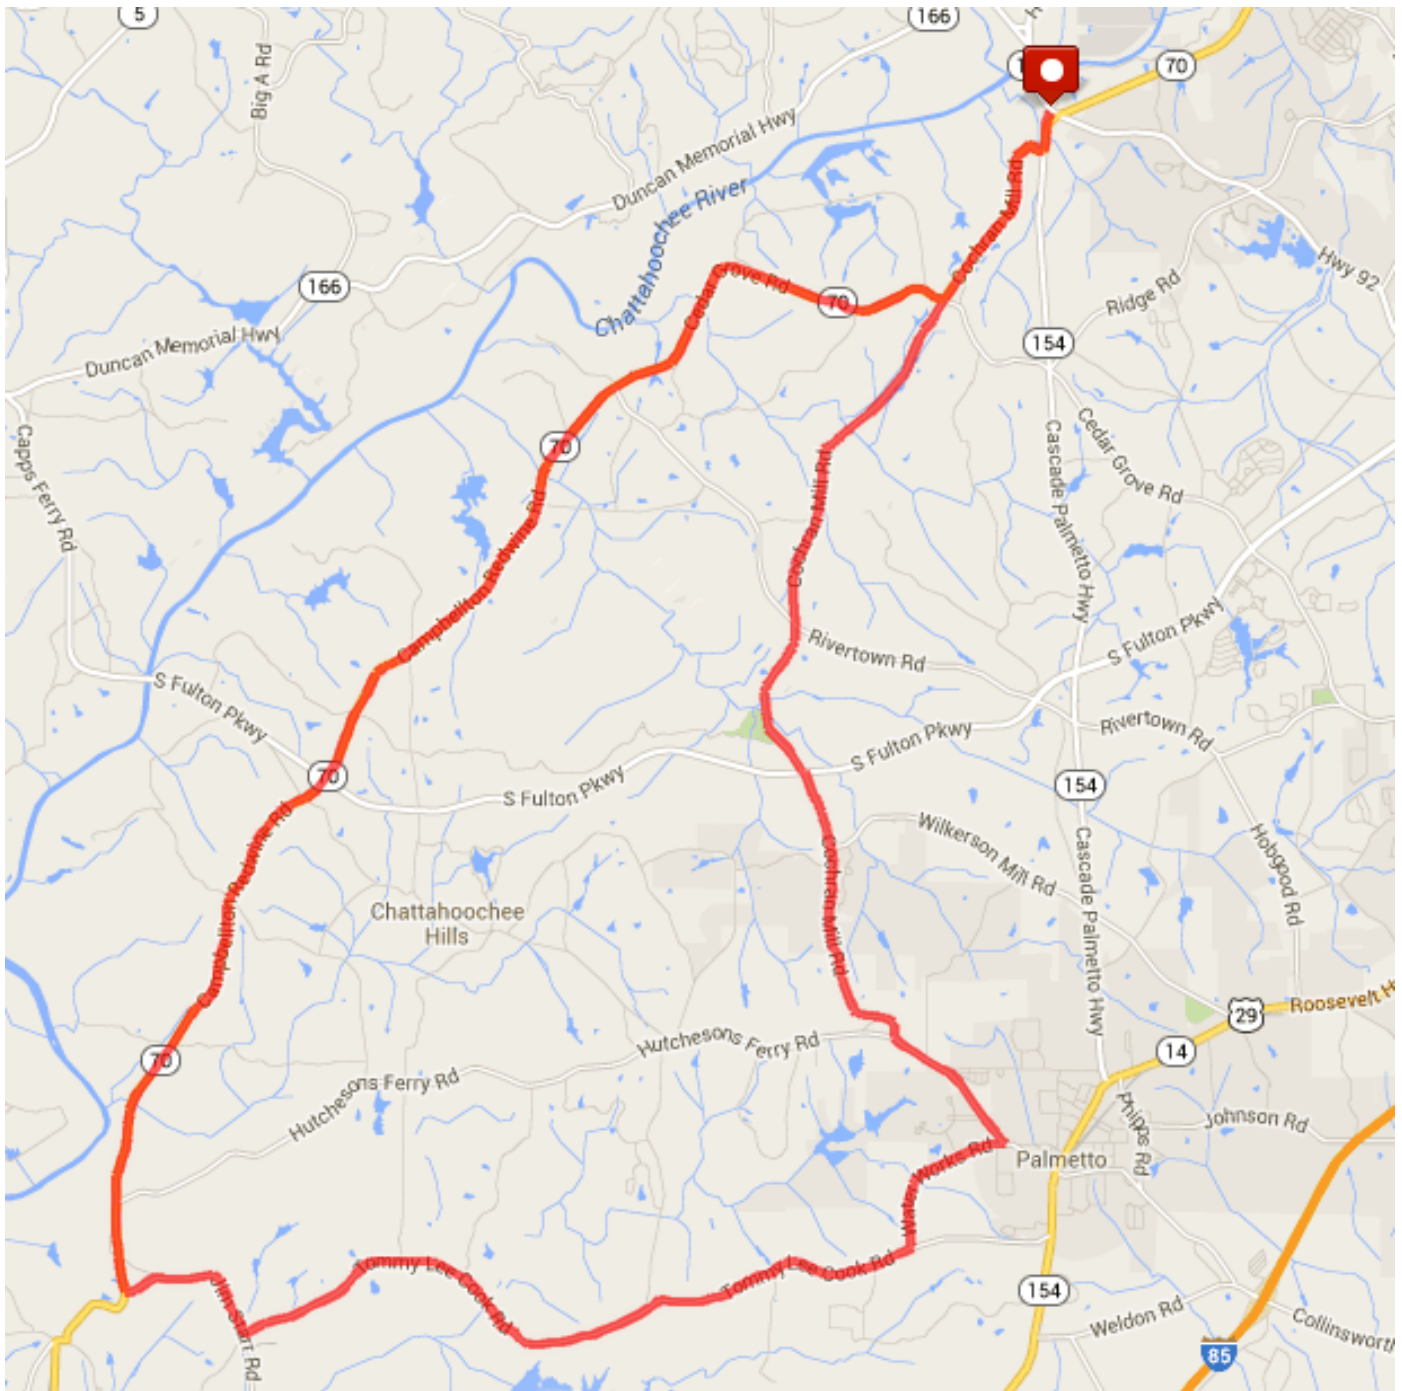

# Silk Sheets – 36 Miles

## Turn-by-Turn Directions

<b>Total (miles)</b>	<b>Distance (miles)</b>	<b>Turns &amp; Notes</b>
0.0	START	<b>RIGHT</b> on Church Street
0.2	0.2	<b>RIGHT</b> on Cascade Palmetto Hwy
0.4	0.2	<b>RIGHT</b> on Cochran Mill Road
2.1	1.7	<b>RIGHT</b> on Cedar Grove Road
5.7	3.6	<b>STRAIGHT</b> Cedar Grove Road changes names to Campbellton Redwine Road
15.2	9.5	<b>LEFT</b> on Jim Starr Road
16.7	1.5	<b>LEFT</b> on Tommy Lee Cook Road
23.2	6.5	<b>LEFT</b> on Water Works Road
24.7	1.5	<b>LEFT</b> on Hutcheson Ferry Road
26.1	1.4	<b>RIGHT</b> on Cochran Mill Road
35.3	9.2	<b>LEFT</b> on Cascade Palmetto Hwy
35.5	0.2	<b>LEFT</b> on Church Street
35.7	0.2	<b>FINISH</b> at Campbellton United Methodist Church