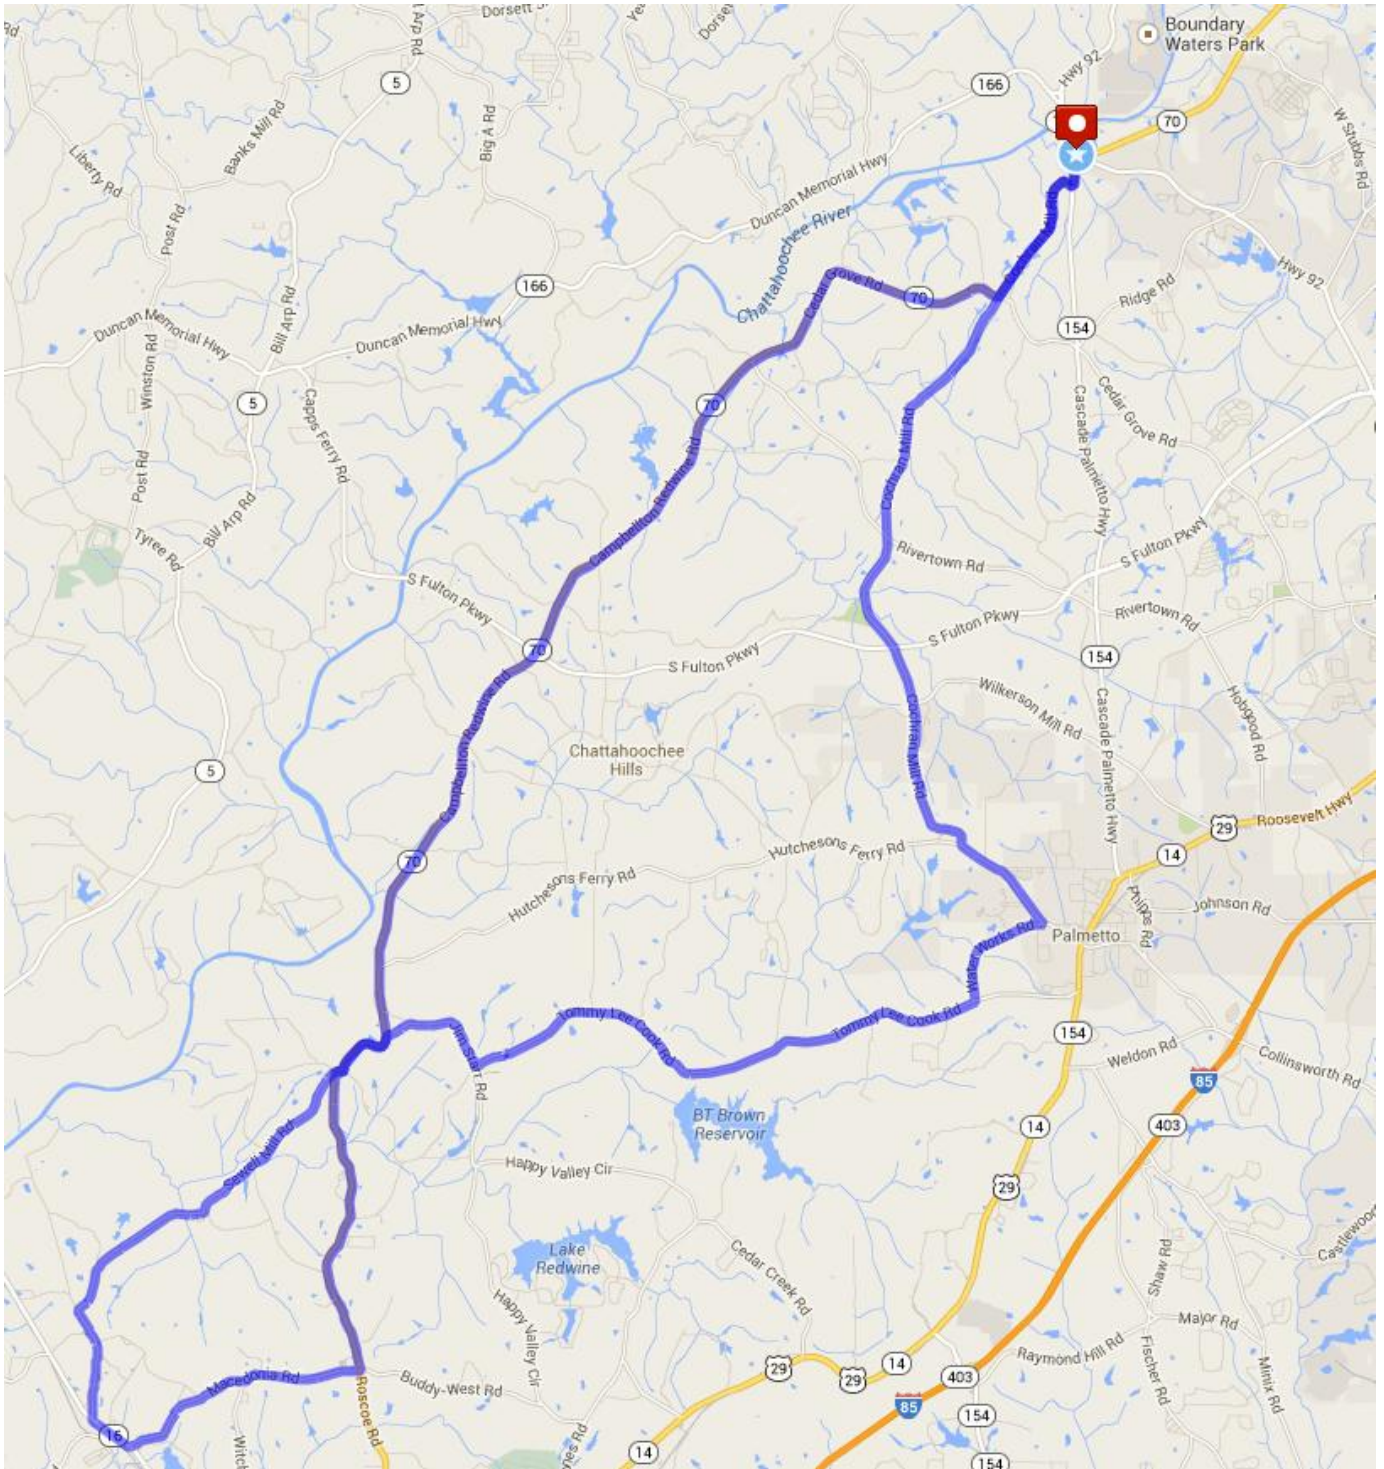

Silk Sheets – 50 Miles

Turn-by-Turn Directions

Total (miles)	Distance (miles)	Turns & Notes
0.0	START	RIGHT on Church Street
0.2	0.2	RIGHT on Cascade Palmetto Hwy
0.4	0.2	RIGHT on Cochran Mill Road
2.1	1.7	RIGHT on Cedar Grove Road
5.7	3.6	STRAIGHT Cedar Grove Road changes names to Campbellton Redwine Road
15.0	9.3	STRAIGHT Campbellton Redwine Road changes names to Roscoe Road
19.9	4.9	RIGHT on Macedonia Road
22.9	3.0	RIGHT on GA-16, US-27 ALT
23.5	0.6	RIGHT on Old Carrollton Road
24.8	1.3	RIGHT on Sewell Mill Road
29.2	4.4	LEFT on Roscoe Road
30.1	0.9	RIGHT on Jim Starr Road
31.6	1.5	LEFT on Tommy Lee Cook Road
38.1	6.5	LEFT on Water Works Road
39.6	1.5	LEFT on Hutcheson Ferry Road
41.0	1.4	RIGHT on Cochran Mill Road
50.1	9.1	LEFT on Cascade Palmetto Hwy
50.3	0.2	LEFT on Church Street
50.5	0.2	FINISH at Campbellton United Methodist Church